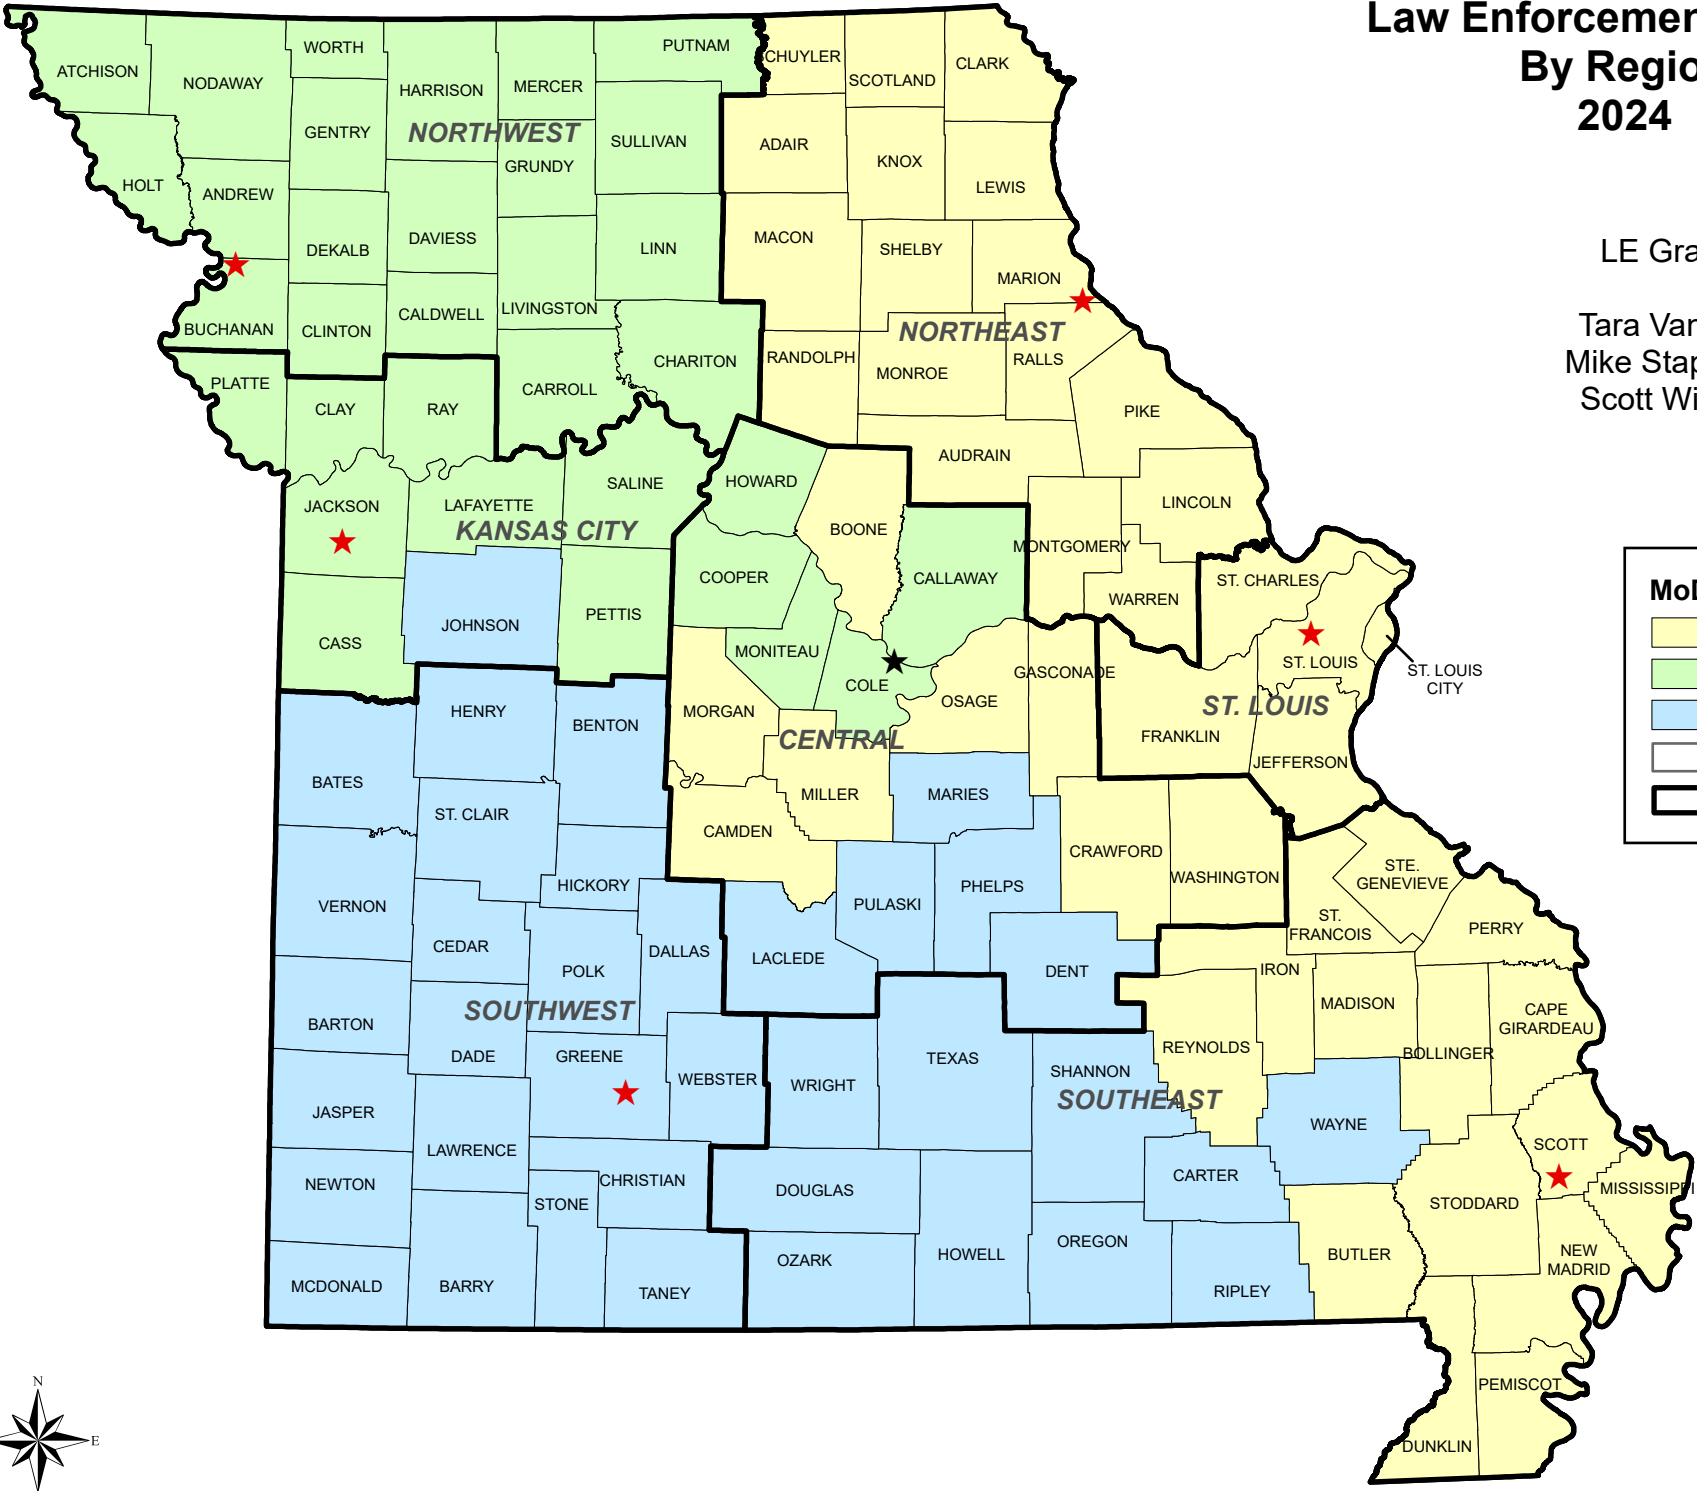

Law Enforcement Liaison By Region 2024

LE Grant Managers

Tara Van Loo- CD, SW
Mike Stapp - NE, SL, SE
Scott Wilson - NW, KC

MoDOT Liaison

- ART AMATO
- DOUG RUEDIGER
- BRIAN PHILLIPS
- County
- District